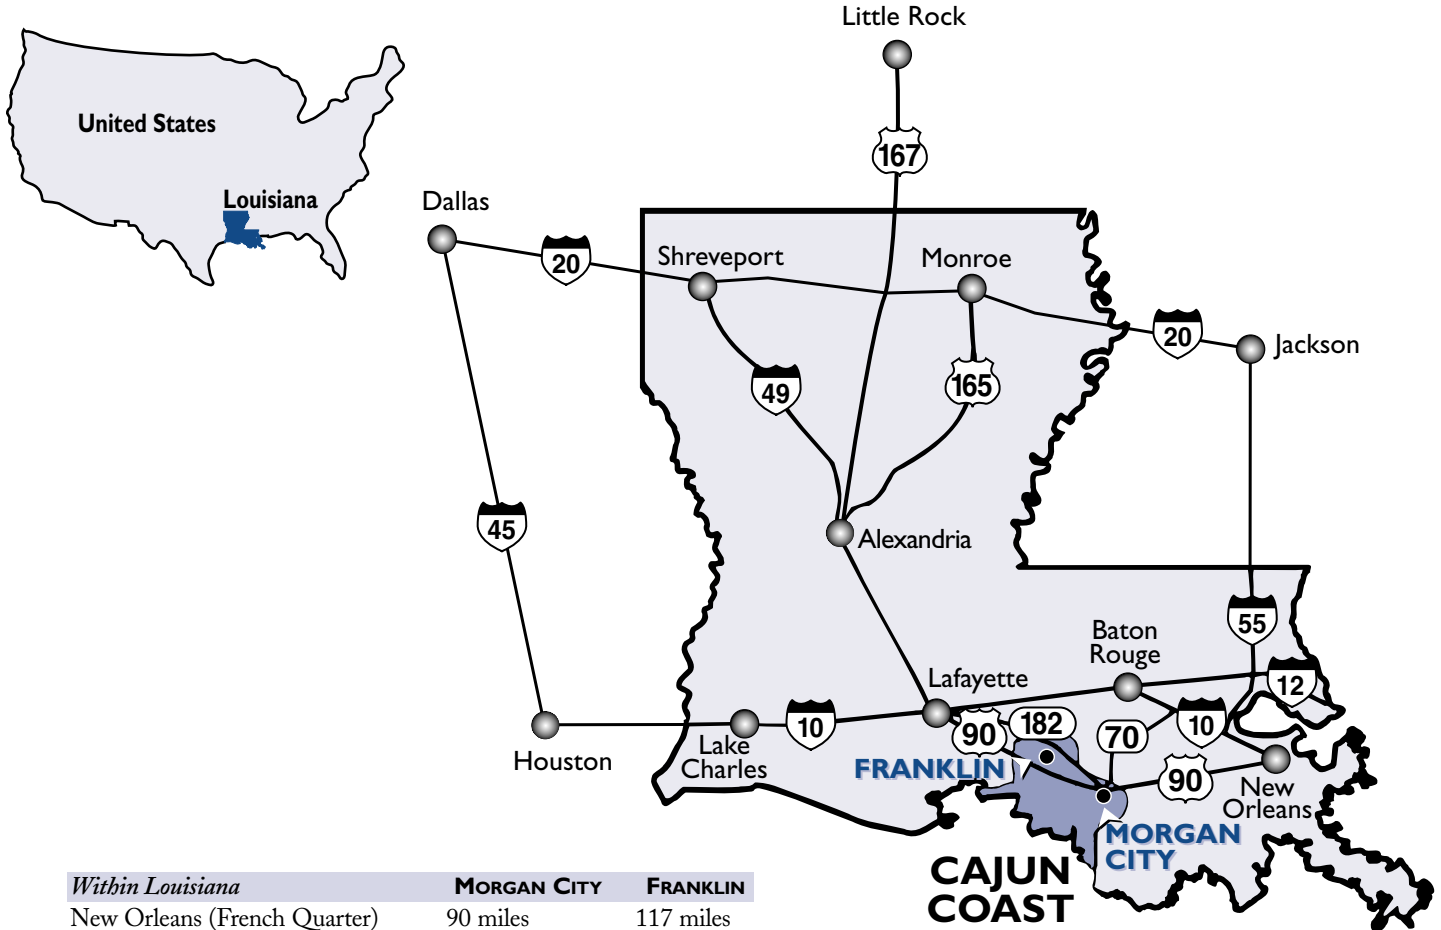

LOCATION AND DRIVING DISTANCES

<i>Within Louisiana</i>	MORGAN CITY	FRANKLIN
New Orleans (French Quarter)	90 miles	117 miles
Houma	37 miles	64 miles
New Iberia	48 miles	21 miles
Lafayette	68 miles	41 miles
Baton Rouge	77 miles	104 miles
Franklin	27 miles	
Morgan City		27 miles

<i>Within USA & Canada</i>	MORGAN CITY/FRANKLIN
Houston	285
Dallas	460
Little Rock	584
Biloxi	170
Jackson	245
Memphis	450
Gulf Shores	272
Pensacola	289
Orlando	723
Tampa	738
Chicago	981
St. Louis	731
New York	1394
Los Angeles	1839
Montreal, Canada	1738
Toronto, Canada	1384