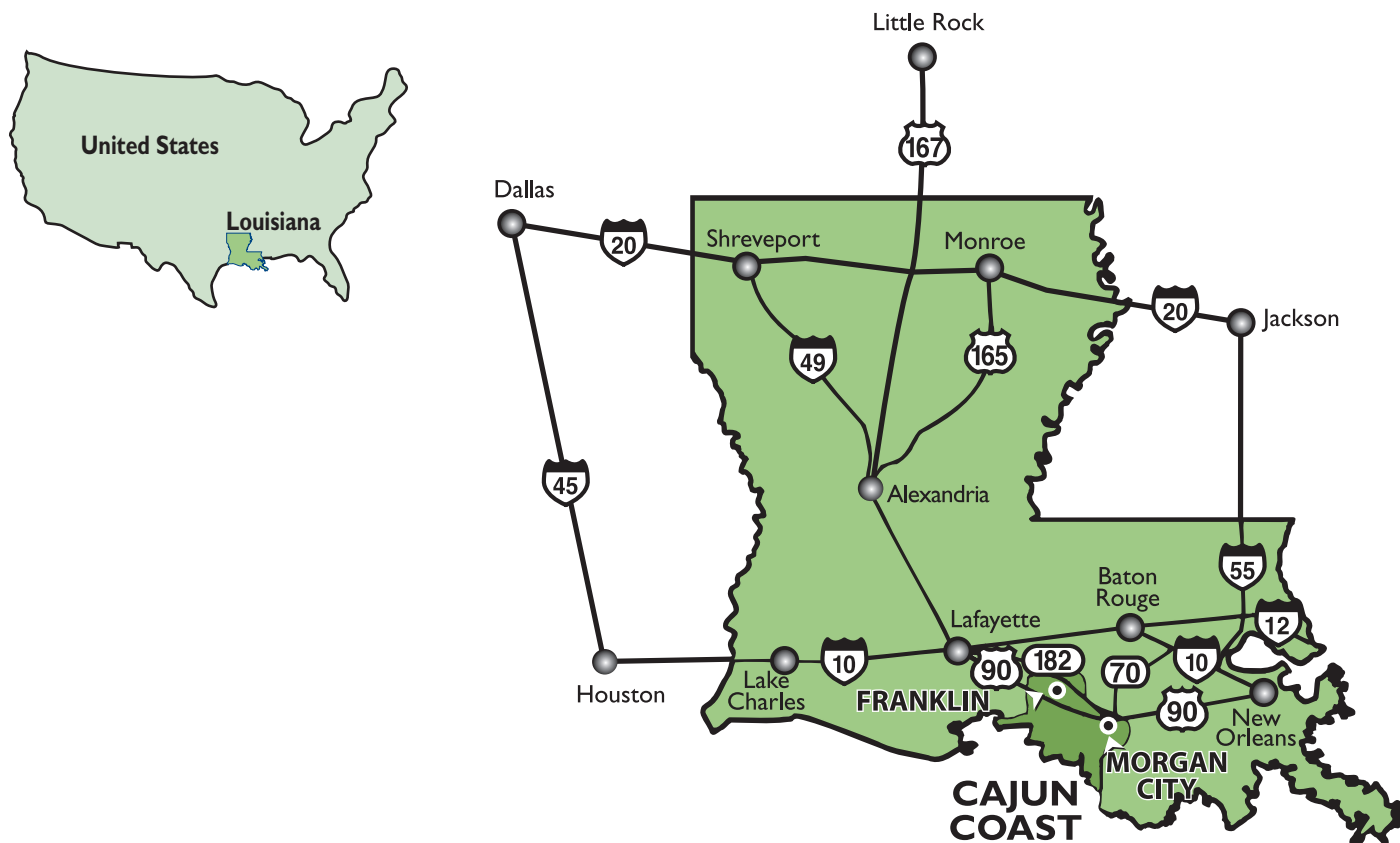

LOCATION AND DRIVING DISTANCES

Within Louisiana	Morgan City	Franklin
New Orleans (<i>French Quarter</i>)	90 miles	117 miles
Houma	37 miles	64 miles
New Iberia	48 miles	21 miles
Lafayette	68 miles	41 miles
Baton Rouge	77 miles	104 miles
Morgan City		27 miles

Within USA & Canada	Morgan City/Franklin
Houston	285
Dallas	460
Little Rock	584
Biloxi	170
Jackson	245
Memphis	450
Gulf Shores	272
Pensacola	289
Orlando	723
Tampa	738
Chicago	981
St. Louis	731
New York	1394
Los Angeles	1839
Montreal, Canada	1738
Toronto, Canada	1384